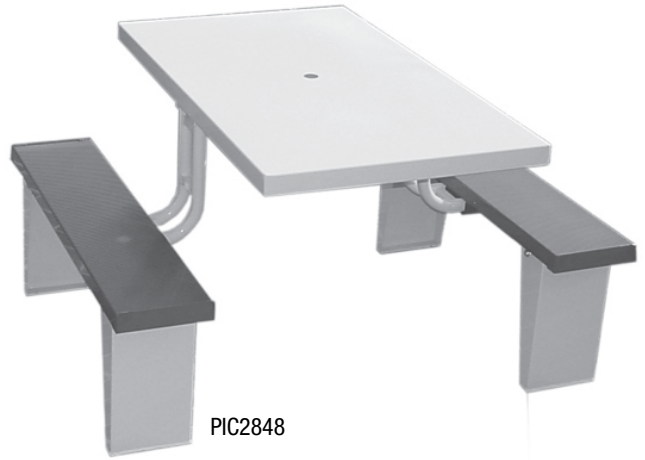

- ◆ **Stadium-Style Grooved Seat**  
Heavy-Duty I-Beam Plank  
9½" Wide x 1¾" Thick
- ◆ **Easy Seating Access from All Sides**
- ◆ **All Aluminum – Will Not Rust**
- ◆ **1½" Diameter Round Tubular Frame**  
Adjusts to Most Landscapes
- ◆ **Pre-Drilled Bench Bases**  
May be Anchored to the Floor or Ground to Ensure Safety
- ◆ **Available in Three (3) Design Styles**  
Square, Rectangular and Triangular
- ◆ **Ships "Knock Down"**
- ◆ **Feet Slides Available**  
Protects Flooring
- ◆ **Optional Powder Coating**  
Seat Colors: Red, Blue, Yellow and Green  
Top, Frame and Legs will be Off White

PIC2848

PIC49TRI

PIC4848

Picnic Tables				
Model Number	Feet Slides add to Suffix	Description	O.D. Size W x H x L	Weight
PIC2848	FS8	Rectangular Table - Seats 4	28½" x 30" x 48"	51
PIC49TRI	FS12	Triangular Table - Seats 6	74" x 30" x 74"	63
PIC4848	FS16	Square Table - Seats 8	72" x 30" x 72"	88