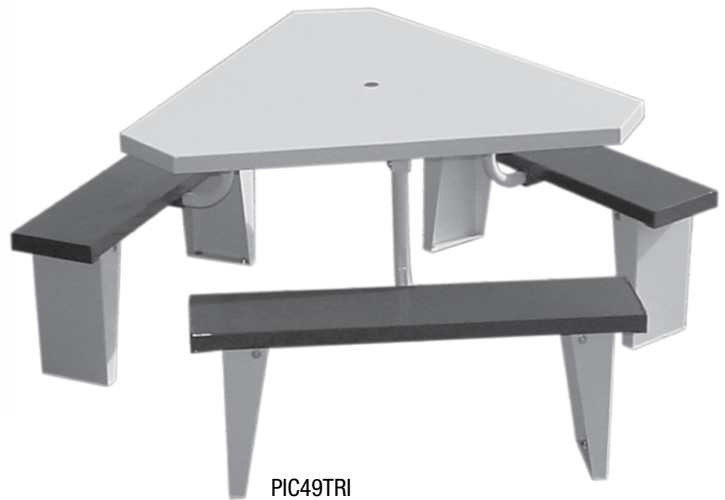

- ◆ **Stadium-Style Grooved Seat**  
Heavy-Duty I-Beam Plank  
9½" Wide x 1¾" Thick
- ◆ **Easy Seating Access from All Sides**
- ◆ **All Aluminum – Will Not Rust**
- ◆ **1½" Diameter Round Tubular Frame**  
Adjusts to Most Landscapes
- ◆ **Pre-Drilled Bench Bases**  
May be Anchored to the Floor or Ground to Ensure Safety
- ◆ **Available in Three (3) Design Styles**  
Square, Rectangular and Triangular
- ◆ **Ships "Knock Down"**
- ◆ **Feet Slides Available**  
Protects Flooring
- ◆ **Optional Powder Coating**  
Seat Colors: Red, Blue, Yellow and Green  
Top, Frame and Legs will be Off White

PIC2848

PIC49TRI

PIC4848

Picnic Tables				
Model Number	Feet Slides add to Suffix	Description	O.D. Size W x H x L	Weight
PIC2848	FS8	Rectangular Table - Seats 4	28½" x 30" x 48"	51
PIC49TRI	FS12	Triangular Table - Seats 6	74" x 30" x 74"	63
PIC4848	FS16	Square Table - Seats 8	72" x 30" x 72"	88